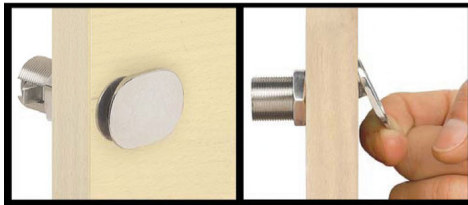

Flush Lock square

Flush Lock square Typ A

Rating: Not Rated Yet

Price
26,90 €

20,18 €

-6,72 €

[Ask a question about this product](#)

Description

Flush Lock square Typ A

Universal lock almost flush with the panel.
Suitable even for heavy drawers and doors since it offers a very good grip.
Made of stainless steel + chromed brass.