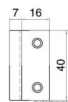

Flush Lock square

Flush Lock square Typ A

Rating: Not Rated Yet

Price
26,90 €

20,18 €

-6,72 €

[Ask a question about this product](#)

Description

Flush Lock square Typ A

Universal lock almost flush with the panel.
Suitable even for heavy drawers and doors since it offers a very good grip.
Made of stainless steel + chromed brass.