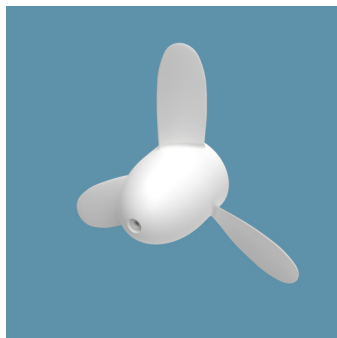

Watt&Sea Propeller 240mm

The propeller par excellence adapted to any kind of sailing boat in terms of navigation and wether conditions

Rating: Not Rated Yet

Price

229,20 €

229,20 €

[Ask a question about this product](#)

Manufacturer [watt&sea](#)

Description

The propeller par excellence adapted to any kind of sailing boat in terms of navigation and wether conditions.

This accessory includes :

- 1 three-bladed propeller, one-piece composite, 240 mm diameter
- 1 CHC M5 x 20 screw (locking screw) + Allen key
- 1 M6 scroll screw + Allen key

This diameter of 240 mm is recommended for use between 6 and 11 knots of average sailing speed.