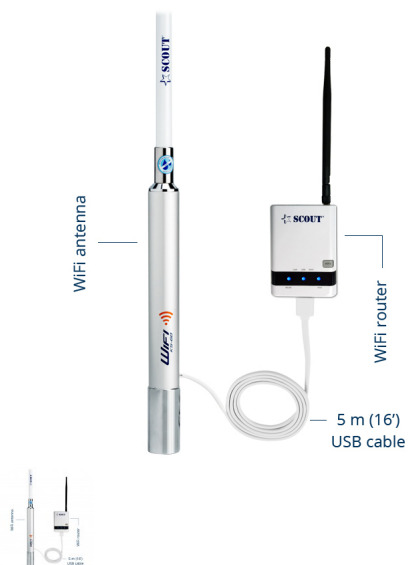

Scout WIFI on Board

WiFi onBoard is the all-in-one system for all that want to stay connected to the internet in harbors and marinas

Rating: Not Rated Yet

Price

468,00 €

468,00 €

[Ask a question about this product](#)

Manufacturer [SCOUT Antennas](#)

Description

WiFi onBoard is the all-in-one system specifically designed for all the boaters that want to stay connected to the internet during their relax time in harbors and marinas: **easy to install, powerful, valuable**

WiFi onBoard includes the following items: 1 WiFi antenna with 5m USB cable, 1 WiFi router, 1 two way nylon mount, 1 12V power adapter with CEI plug, 1 12V power adapter with cigarette lighter plug

Technical Spezifikations:

- Security: WPA, WPA2
- Antenna length: 1,1 m
- Antenna weight: 0,64 kg