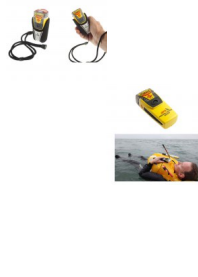

## McMurdo FastFind 220 PLB

McMurdo FastFind 220 PLB with flash light

Rating: Not Rated Yet

**Price**

390,00 €

390,00 €

[Ask a question about this product](#)

Manufacturer [McMurdo](#)

**Description**

The FAST FIND 220 is small and light enough for you to carry on your person at all times. Using advanced technology, the FAST FIND 220 transmits a unique ID and your current GPS co-ordinates via the COSPAS-SARSAT global search and rescue satellite network, alerting the rescue services within minutes. Once within the area, the search and rescue services can quickly home in on your location using the unit's 121.5Mhz homing beacon and flashing LED SOS light.

The compact FAST FIND 220 is quick and easy to activate, with a safe stow antenna which automatically deploys when the unit is activated. The battery enables it to operate continuously for a minimum of 24 hours. Waterproof to a depth of 10m, the FAST FIND 220 is also supplied with a flotation pouch, for easy retrieval.

Also available with return link function

**Features FastFind 220:**

- Multi Constellation GNSS (Galileo, GPS,...)
- 406/121.5MHz PLB
- Easy to operate
- No subscription needed
- High brightness LED SOS light
- Minimum 24hr continuous operation
- 6 year battery storage life
- Self test facility with battery use indicator
- Supplied with flotation pouch