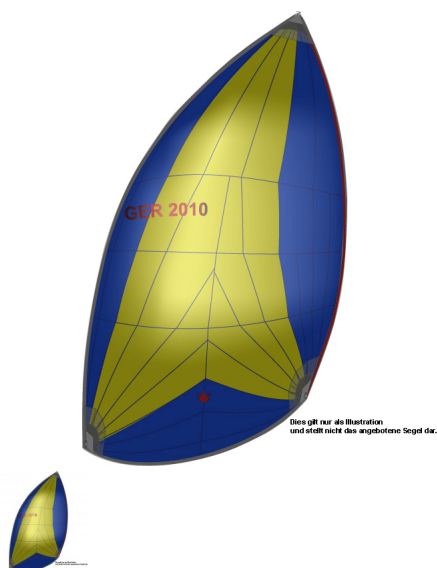

## Elvstrøm Cruising Gennaker - white - used

Only used for one sailing turn. Suitable for boats around 39ft.

Rating: Not Rated Yet

**Price**

3.888,15 €

3.110,52 €

-777,63 €

[Ask a question about this product](#)

### Description

Used Elvstrøm Sails Cruising Gennaker.

Only used for one sailing turn.

Suitable for boats around 39ft

### Features:

- Sail new May 2019
- available from 30th June 2019
- only used for one sailing turn
- suitable for boats around 39ft
- Luff length: 14,05m
- Foot length: 4,9m
- Area: 97,5m<sup>2</sup>

- Cut: Trioptimal
- Construction: radial woven
- Cloth: dimension CPN 125
- Color: white