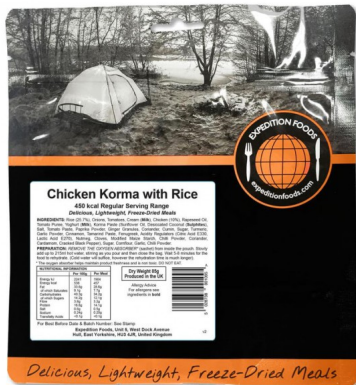

## Chicken Korma with Rice

Rating: Not Rated Yet

**Price**  
7,95 €

7,95 €

[Ask a question about this product](#)

Manufacturer [Expedition Foods](#)

### Description

- **Ingredients:** Rice (25.7%), Onions, Tomatoes, Cream (Milk), Chicken (10%), Rapeseed Oil, Tomato Puree, Yoghurt (Milk), Korma Paste (Sunflower Oil, Desiccated Coconut (Sulphites), Salt, Tomato Paste, Paprika Powder, Ginger Granules, Coriander, Cumin, Sugar, Turmeric, Garlic Powder, Cinnamon, Tamarind Paste, Fenugreek, Acidity Regulators (Citric Acid E330, Lactic Acid E270), Nutmeg, Cloves, Modified Maize Starch, Chilli Powder, Coriander, Cardamom, Cracked Black Pepper), Sugar, Cornflour, Garlic, Chilli Powder
- **Allergens:** Milk
- **Net. Weight:** 85g